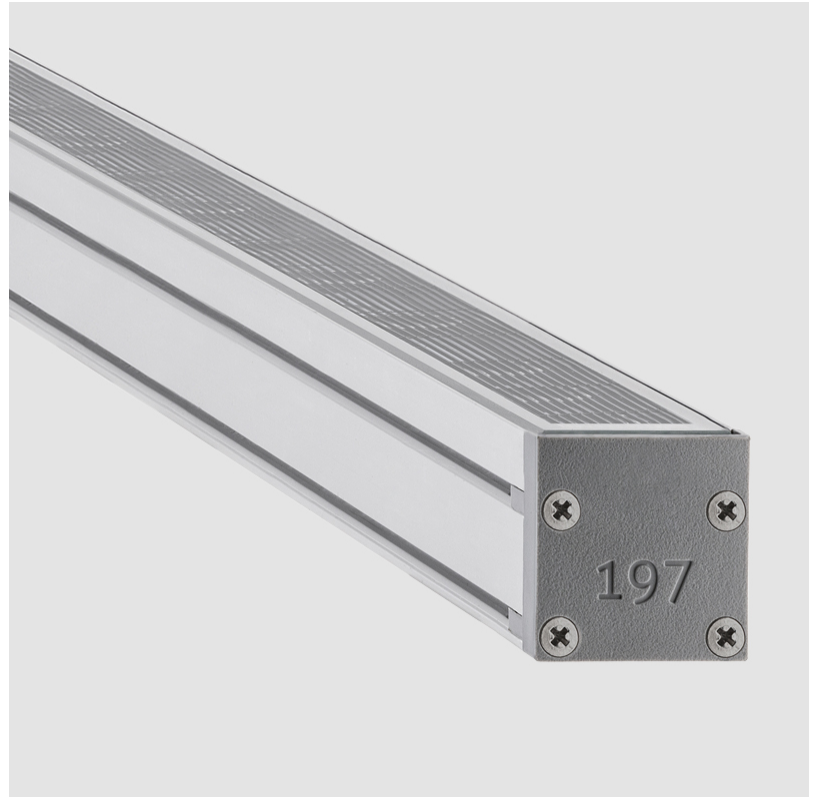

E12I0051-

base number   Color   Lens
Temperature   Options

1. To build a product code in our configurator select the specify button on the base model # product page
2. To build a manual product code on this datasheet choose from the options listed below in blue font and add the suffix to the base model #

GENERAL

Series: Slash 30
Brand: Unonovesette
Division: Exterior
Mounting Type: Recessed
Mounting Location: In-Ground
Subcategory: Wallwash

PHYSICAL

Shape: Rectangle
Length (mm): 568
Length (in): 22 ³/₈"
Width (mm): 30
Width (in): 1 ³/₁₆"
Height (mm): 53.5
Height (in): 2 ¹/₈"
Light Distribution: Adjustable / Direct
Weight (kg): 0.46
Weight (lbs): 1.014
Diffuser: Extra clear tempered 6mm
Fixture Finish: ANA
Fixture Material: Extruded Aluminum
Cable Details: IP68 30cm Cable with Easy Lock system

ELECTRICAL

Lamp Type: LED
Input Wattage (W): 32
Total Output Wattage (W): 25
Dimming: Non-Dimmable
Driver Included: No
Driver Location: Remote
Driver Type: Constant Voltage - Universal
Driver Class: Class 2
Input Voltage (V): 120 - 277
Output Voltage (V): 24
Upon Request: Phase Dimming (120Vac only) / 0-10V Dimming

LED

Color Temperature (*K): 2200 / 2700 / 3000 / 4000
Max. Delivered Lumen (lm): 2280 (3000K)
CRI: >90 CRI
Lamp Life (hrs): 100000

OPTICAL

Optic°: 12 / 21 / 31 / 46 / 13x36
Adjustability: Tilt ±20°

RATINGS AND CERTIFICATIONS

Certified By: Certified for North American Standards
IP rating: IP67
IK Rating: IK06