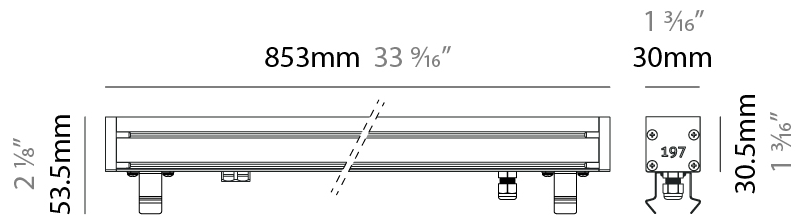

SLASH 30 RECESSED

E12I0052- -

base number   Color   Lens
Temperature   Options

1. To build a product code in our configurator select the specify button on the base model # product page
2. To build a manual product code on this datasheet choose from the options listed below in blue font and add the suffix to the base model #

GENERAL

Series: Slash 30
Brand: Unonovesette
Division: Exterior
Mounting Type: Recessed
Mounting Location: In-Ground
Subcategory: Wallwash

PHYSICAL

Shape: Rectangle
Length (mm): 853
Length (in): 33 ³/₁₆
Width (mm): 30
Width (in): 1 ³/₁₆
Height (mm): 53.5
Height (in): 2 ¹/₈
Light Distribution: Adjustable / Direct
Diffuser: Extra clear tempered 6mm
Fixture Finish: ANA
Fixture Material: Extruded Aluminum
Cable Details: IP68 30cm Cable with Easy Lock system

ELECTRICAL

Lamp Type: LED
Input Wattage (W): 22.92
Total Output Wattage (W): 17.91
Dimming: Non-Dimmable
Driver Included: No
Driver Location: Remote
Driver Type: Constant Voltage - Universal
Driver Class: Class 2
Input Voltage (V): 120 - 277
Output Voltage (V): 24
Upon Request: Phase Dimming (120Vac only) / 0-10V Dimming

LED

Color Temperature (°K): 2200 / 2700 / 3000 / 4000
Max. Delivered Lumen (lm): 1890 (3000K)
CRI: >90 CRI
Lamp Life (hrs): 100000

OPTICAL

Optic°: 12 / 21 / 31 / 46 / 13x36
Adjustability: Tilt ±20°

RATINGS AND CERTIFICATIONS

Certified By: Certified for North American Standards
IP rating: IP67
IK Rating: IK06