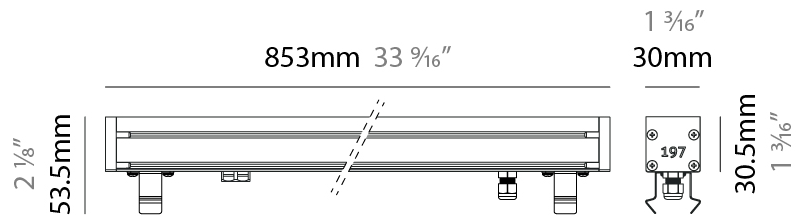

SLASH 30 RECESSED

E12I0061- _____ - _____

base number   Color   Lens
Temperature   Options

1. To build a product code in our configurator select the specify button on the base model # product page
2. To build a manual product code on this datasheet choose from the options listed below in blue font and add the suffix to the base model #

GENERAL

Series: Slash 30
Brand: Unonovesette
Division: Exterior
Mounting Type: Recessed
Mounting Location: In-Ground
Subcategory: Wallwash

PHYSICAL

Shape: Rectangle
Length (mm): 853
Length (in): 33 ³/₁₆
Width (mm): 30
Width (in): 1 ³/₁₆
Height (mm): 53.5
Height (in): 2 ¹/₈
Light Distribution: Adjustable / Direct
Diffuser: Extra clear tempered 6mm
Fixture Finish: ANA
Fixture Material: Extruded Aluminum
Cable Details: IP68 30cm Cable with Easy Lock system

ELECTRICAL

Lamp Type: LED
Input Wattage (W): 25.43
Total Output Wattage (W): 19.87
Dimming: Non-Dimmable
Driver Included: No
Driver Location: Remote
Driver Type: Constant Voltage - Universal
Driver Class: Class 2
Input Voltage (V): 120 - 277
Output Voltage (V): 24
Upon Request: Phase Dimming (120Vac only) / 0-10V Dimming

LED

Color Temperature (°K): 2200 / 2700 / 3000 / 4000
Max. Delivered Lumen (lm): 1170 (3000K)
CRI: >90 CRI
Lamp Life (hrs): 100000

OPTICAL

Optic°: 12 / 21 / 31 / 46 / 13x36
Adjustability: Tilt ±20°

RATINGS AND CERTIFICATIONS

Certified By: Certified for North American Standards
IP rating: IP67
IK Rating: IK06